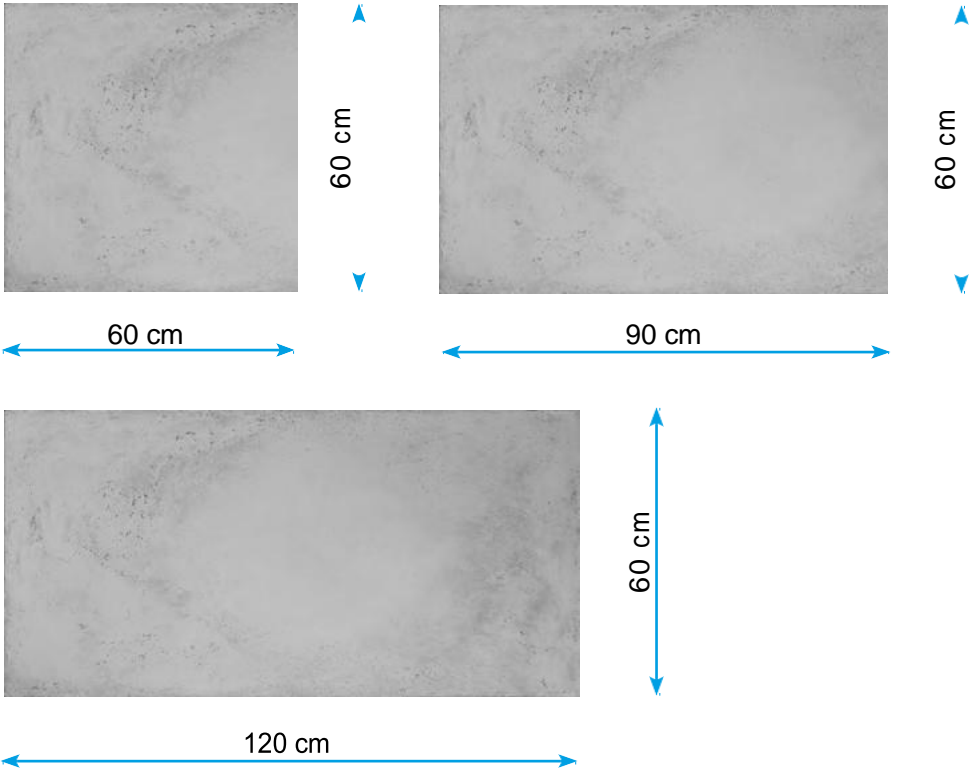

Concrete plates

Basic dimensions